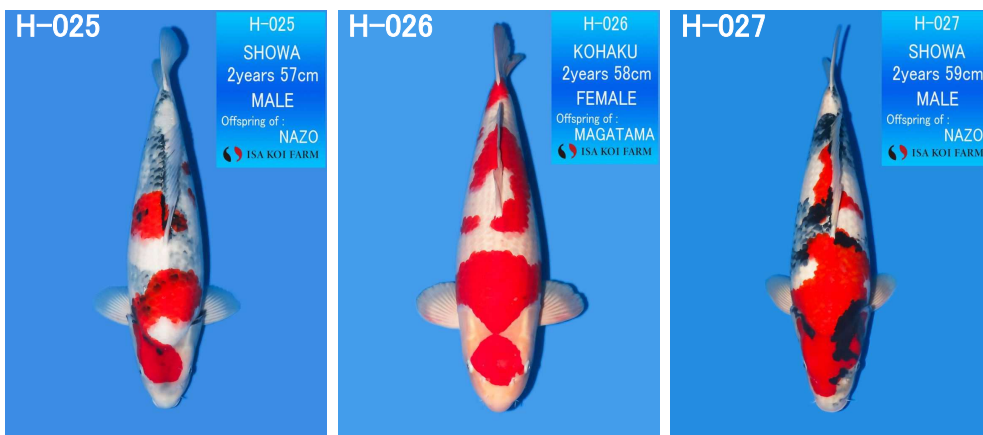

Isa koi farm