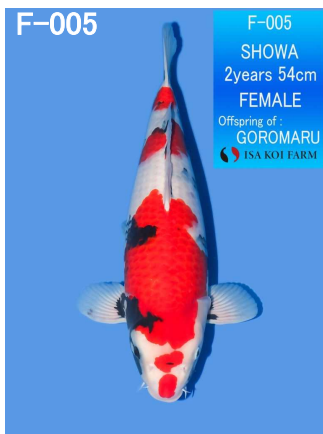

Isa koi farm