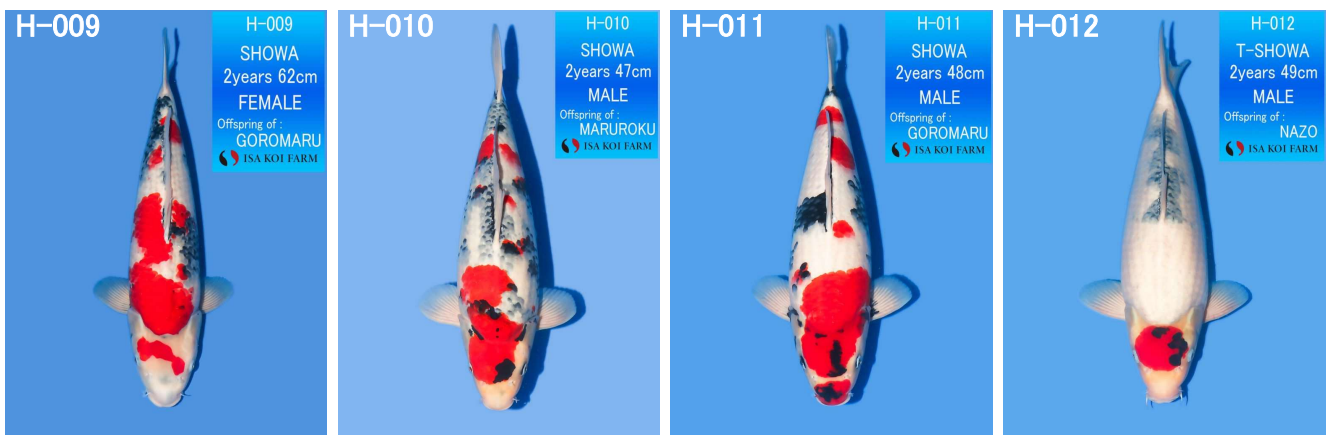

Isa koi farm