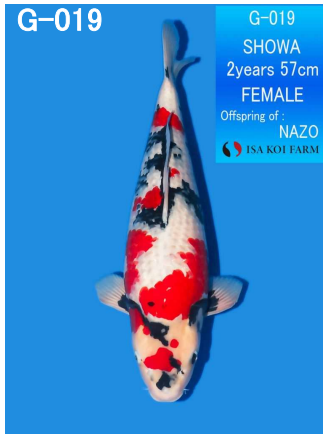

Isa koi farm