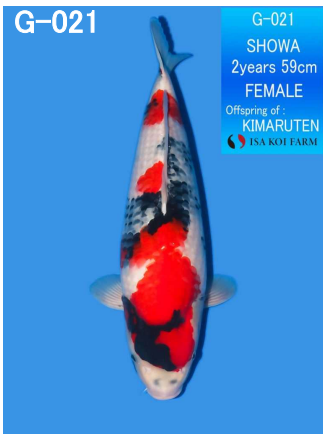

Isa koi farm