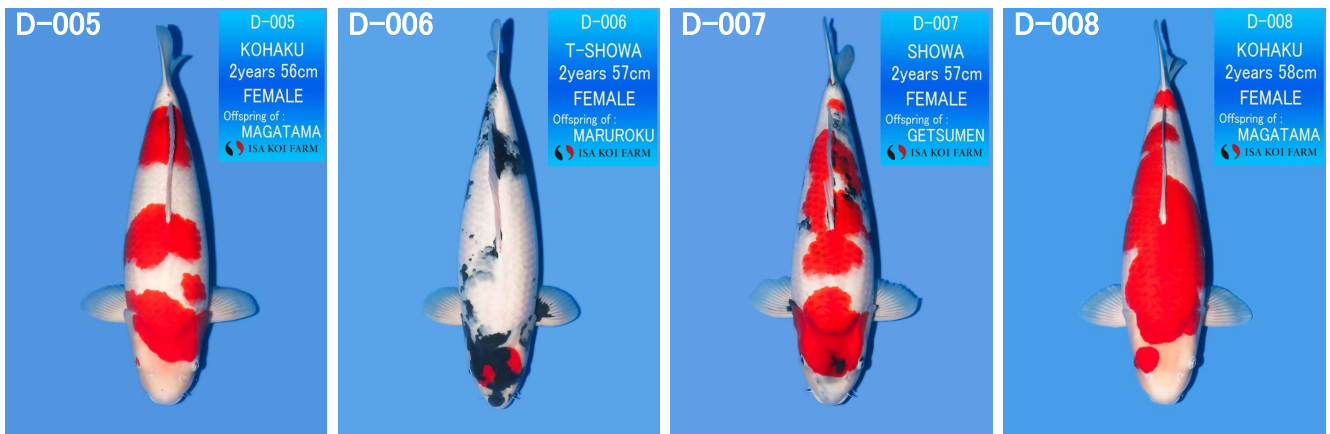

Isa koi farm