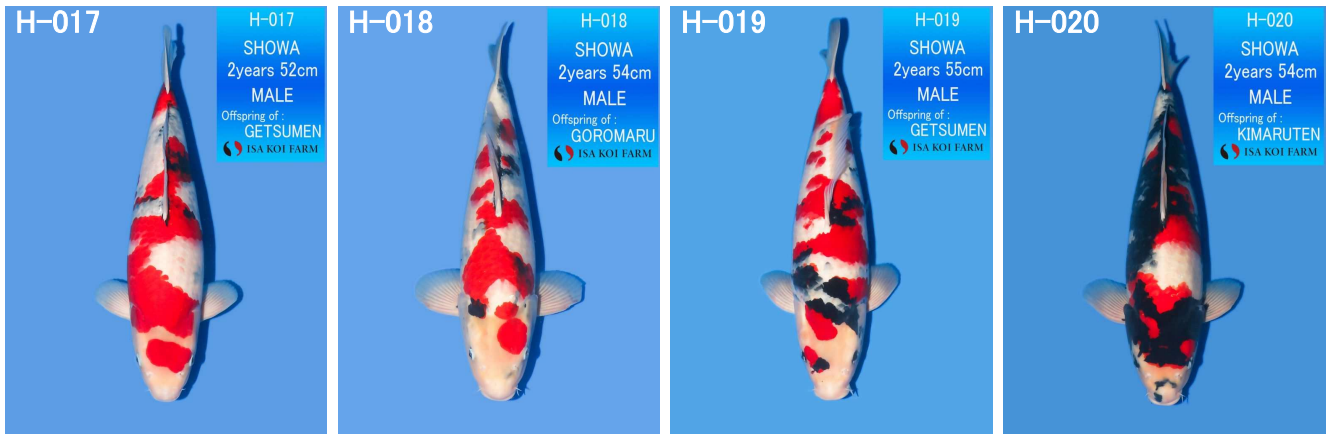

Isa koi farm