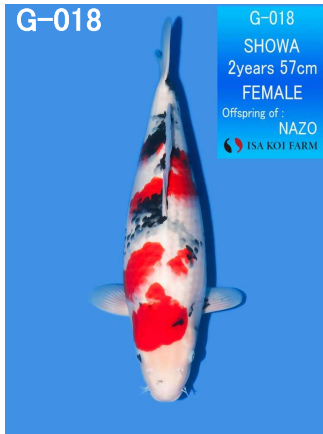

Isa koi farm