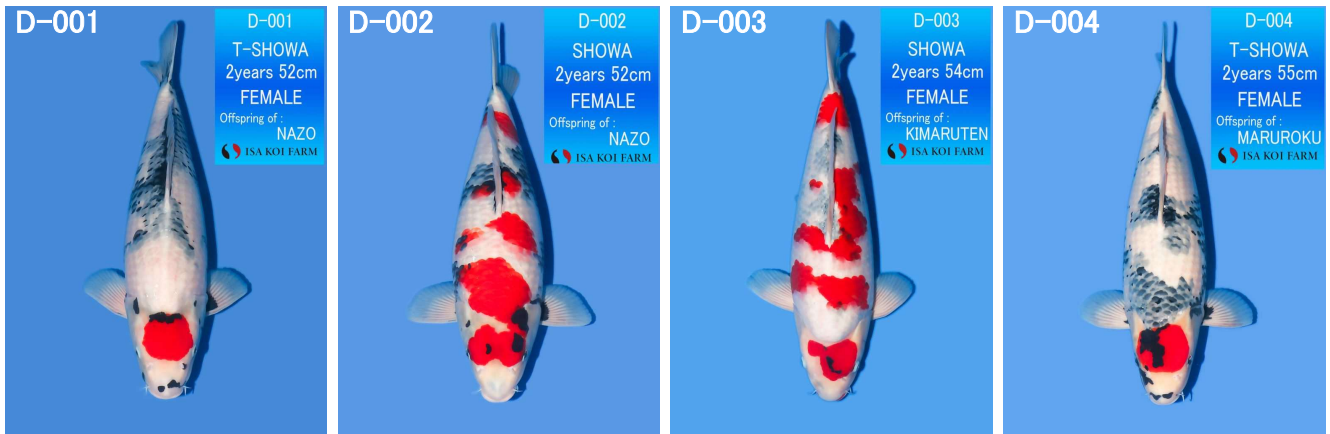

Isa koi farm