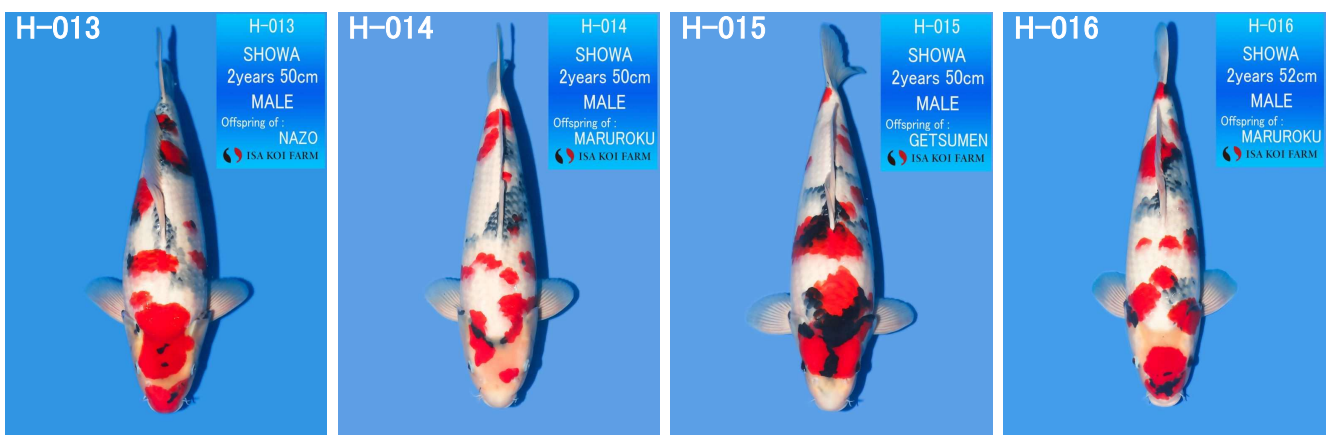

Isa koi farm