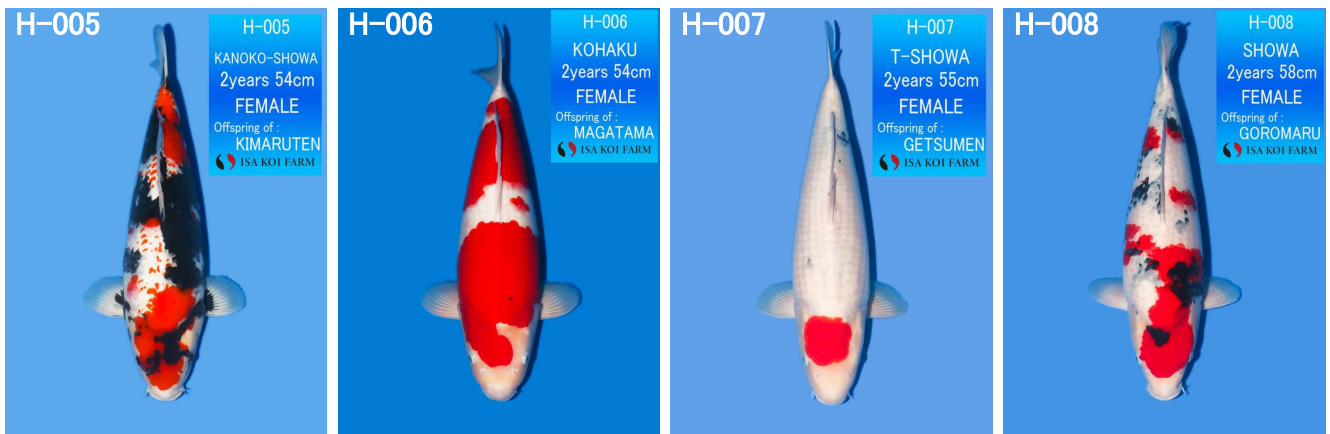

Isa koi farm