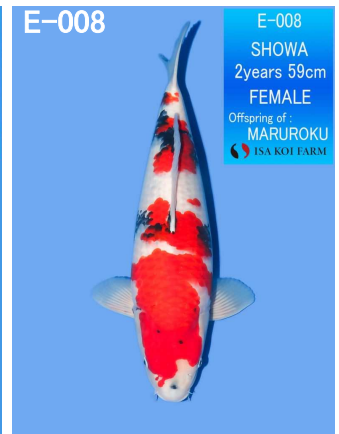

Isa koi farm