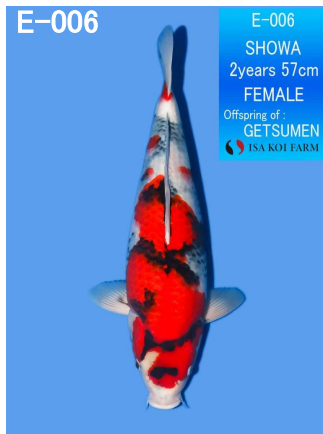

Isa koi farm