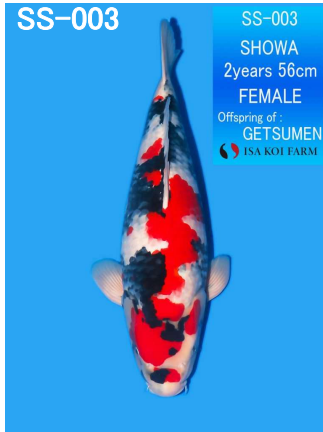

Isa koi farm