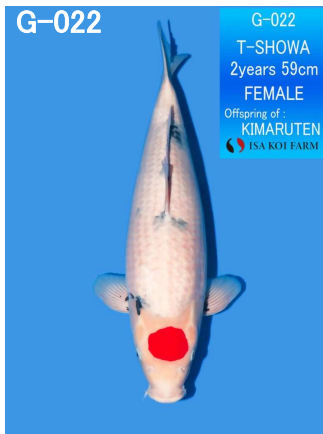

Isa koi farm