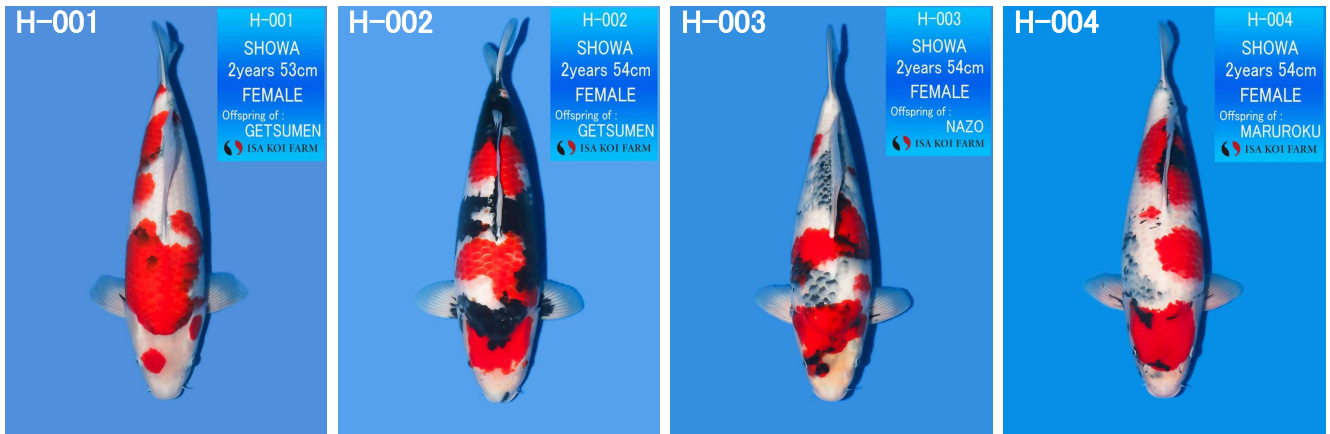

Isa koi farm